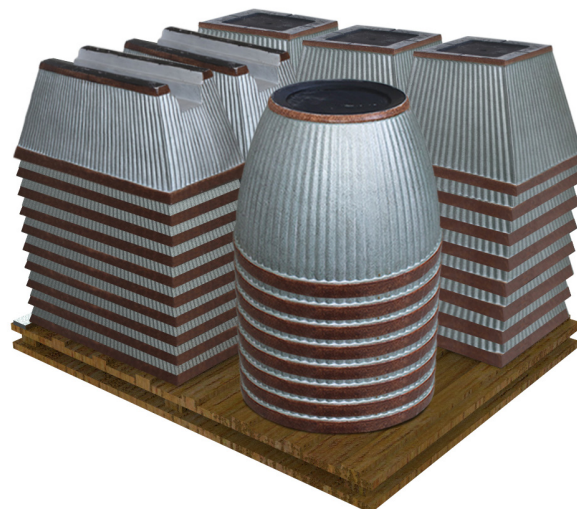

## PANAREA & VIVARA PALLET

GRIFFIN# 81250924 | 24 Pieces

Vendor#	Pcs.	Description	UPC	In Season Dealer Price	Discounted Price
CRM-091837G	1	Panarea & Vivara Pallet	40684143091835	\$1,119.69	\$788.54
CRM-091714	2	15" Panarea Planter Deep Sea Blue	684143091714	\$55.78	\$39.29
CRM-091721	2	15" Panarea Planter Moss Green	684143091721	\$55.78	\$39.29
CRM-091738	2	15" Panarea Planter Rustic Brown & White	684143091738	\$55.78	\$39.29
CRM-091745	2	12" Panarea Planter Deep Sea Blue	684143091745	\$35.95	\$25.32
CRM-091752	2	12" Panarea Planter Moss Green	684143091752	\$35.95	\$25.32
CRM-091769	2	12" Panarea Planter Rustic Brown & White	684143091769	\$35.95	\$25.32
CRM-091776	2	16" Vivara Planter Antique Blue	684143091776	\$58.94	\$41.51
CRM-091783	2	16" Vivara Planter 3-Layer Teal	684143091783	\$58.94	\$41.51
CRM-091790	2	16" Vivara Planter Red Cocktail	684143091790	\$58.94	\$41.51
CRM-091806	2	12" Vivara Planter Antique Blue	684143091806	\$35.95	\$25.32
CRM-091813	2	12" Vivara Planter 3-Layer Teal	684143091813	\$35.95	\$25.32
CRM-091820	2	12" Vivara Planter Red Cocktail	684143091820	\$35.95	\$25.32

## WESTLAKE PALLET

GRIFFIN# 81250841 | 79 Pieces | *Plastic Container*

Vendor#	Pcs.	Description	UPC	In Season Dealer Price	Discounted Price
HDR-064053G	1	Westlake Pallet	684143064053	\$1,684.76	\$1,027.67
HDR-064787	34	10" Westlake Round Planter in Rustic Galvanized Finish	684143064787	\$11.02	\$6.72
HDR-054795	11	15" Westlake Round Planter in Rustic Galvanized Finish	684143054795	\$16.91	\$10.31
HDR-046868	8	20.5" Westlake Round Planter in Rustic Galvanized Finish	684143046868	\$27.82	\$16.97
HDR-046851	16	16" Westlake Square Planter in Rustic Galvanized Finish	684143046851	\$35.13	\$21.43
HDR-054818	10	24" Westlake Deck Rail Planter in Rustic Galvanized Finish	684143054818	\$34.40	\$20.98